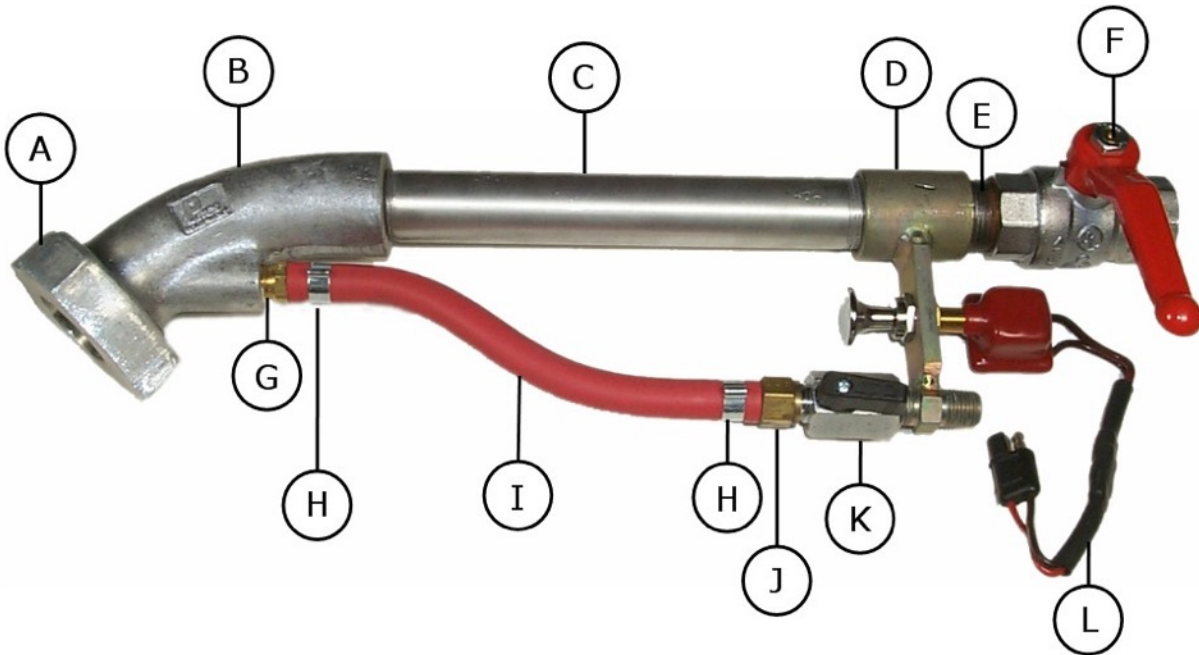

American Spray Technologies
 (877) 833 - 4342
 1807 Pike St NW Suite 103
 Auburn, WA 98001

Polegun Assembly, Electric Switch Diagram

Letter	Part Number	Description
A:	00122	Nut, tip retainer
B:	00133	Head, gun
C:	Short poleguns: 00134 Long poleguns: 00134-L Flex poleguns: 00156	Threaded Pipe, 3/4", Short Polegun Neck Threaded Pipe, 3/4", Long Polegun Neck Hose Assembly, 3/4" Flex Gun
D:	00135	Bracket, electric polegun
E:	NWXST-0600	3/4" close nipple
F:	00172	3/4" ball valve
G:	125-4-4	Hose barb, 1/4" MNPT
H:	OET1518	Clamp, crimp

I:	Short poleguns: 00137 Long poleguns: 00138 Flex poleguns: 00139	1/4" Air Hose w/fittings, Short Polegun 1/4" Air Hose w/fittings, Long Polegun 1/4" Air Hose w/fittings, Flex Gun
J:	128-4-4	Push lock, 1/4" swivel
K:	00340	Valve, air metering
L:	00589	Push/pull switch with two prong connector